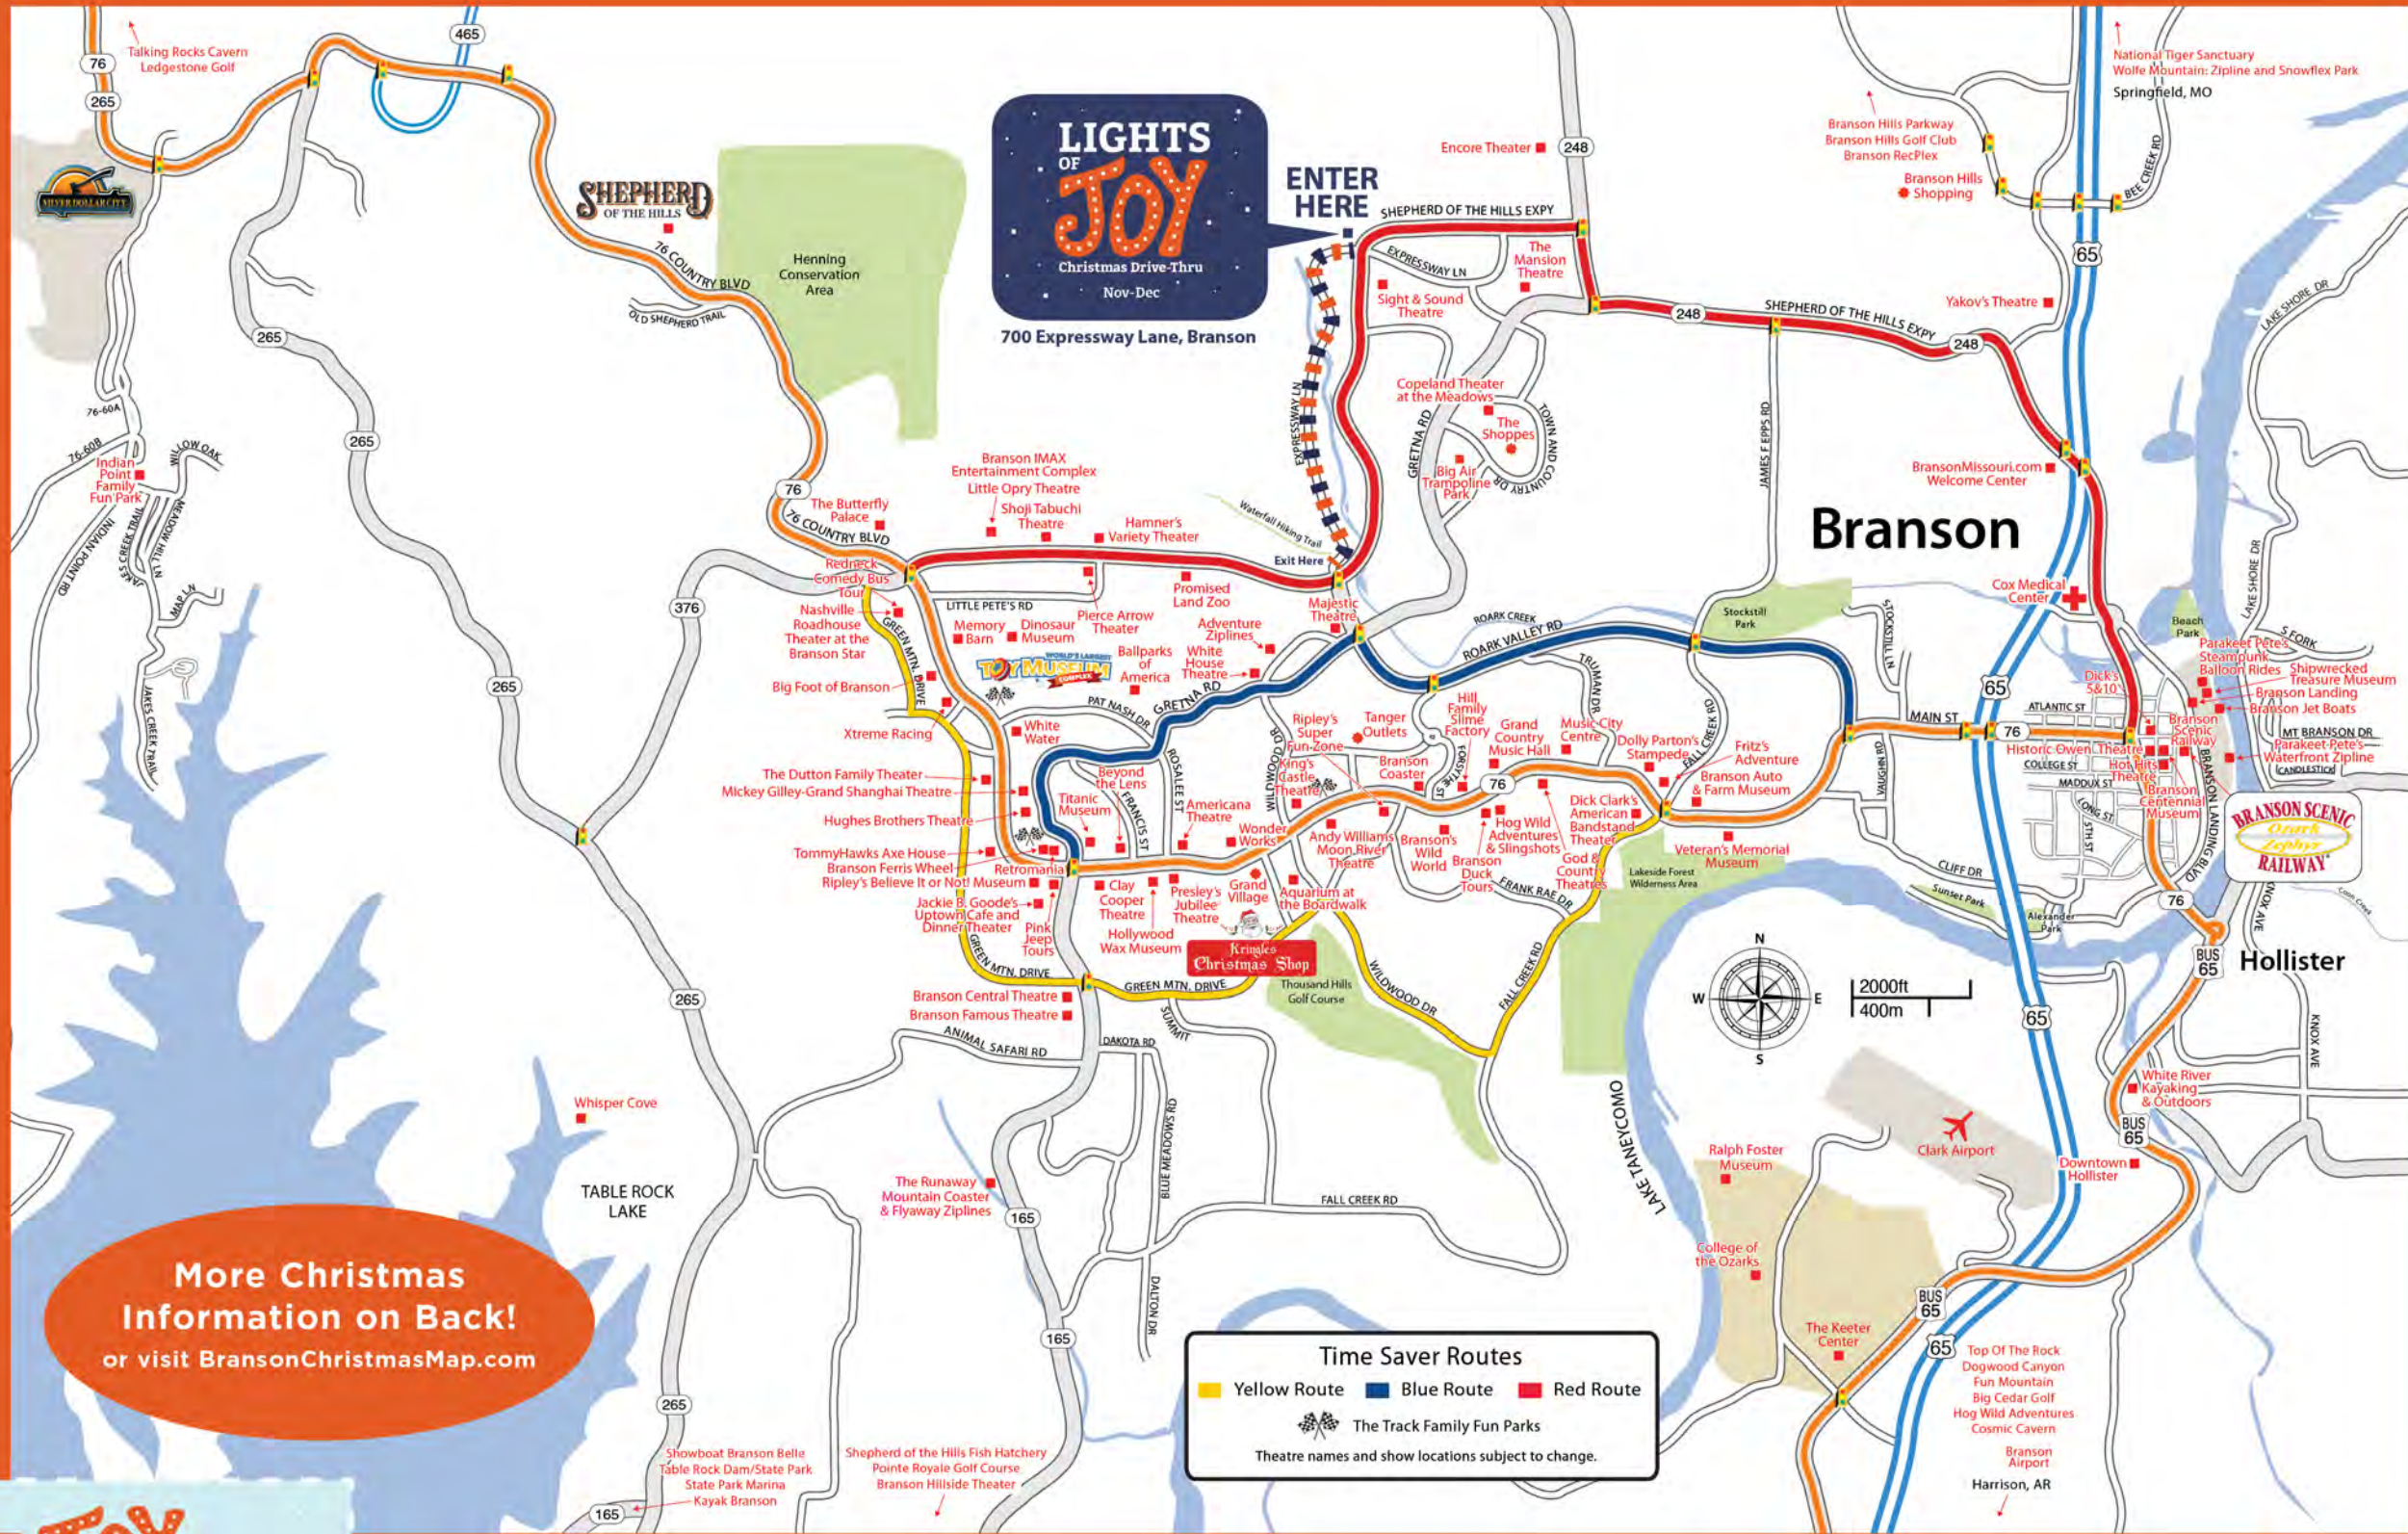

### 5. Christmas Attractions

Many attractions feature Christmas themes during the holiday season. Take a ride to the North Pole to pick up Santa on The Polar Express Train Ride by Branson Scenic Railway. Don't forget to visit the World's Largest Toy Museum, where it feels like Christmas morning every day. Rediscover the joy of your favorite childhood toys.

More Christmas Information on Back! or visit [BransonChristmasMap.com](http://BransonChristmasMap.com)

**Time Saver Routes**

- Yellow Route
- Blue Route
- Red Route

The Track Family Fun Parks

Theatre names and show locations subject to change.

# WELCOME ABOARD!

**BRANSON SCENIC  
Ozark  
Zephyr  
RAILWAY**

March through Mid - December  
Regular Excursions  
Mon - Sat - 11:30 am, 2 pm,  
4:30 pm (seasonal)  
Dinner Train  
(April - October) Saturdays at 5 pm

### Attractions

Christmas attractions are listed in red. This list does not account for all Branson area attractions. Dates, times, and availability are subject to change.

1984 Arcade	Hollywood Wax Museum
<b>An Old Time Christmas at Silver Dollar City</b>	Kringles Christmas Shop
Aquarium at the Boardwalk	Lights of Joy Christmas Drive-Thru
Beyond the Lens	Pink Jeep Tours
Branson Ferris Wheel	<b>Shepherd of the Hills North Pole Adventure</b>
<b>Branson Scenic Railway featuring The Polar Express</b>	The Track Family Fun Parks
The Butterfly Palace	Titanic - World's Largest Museum Attraction
Copperhead Mountain Coaster	World's Largest Toy Museum/Memory Barn
Hog Wild Adventures	WonderWorks