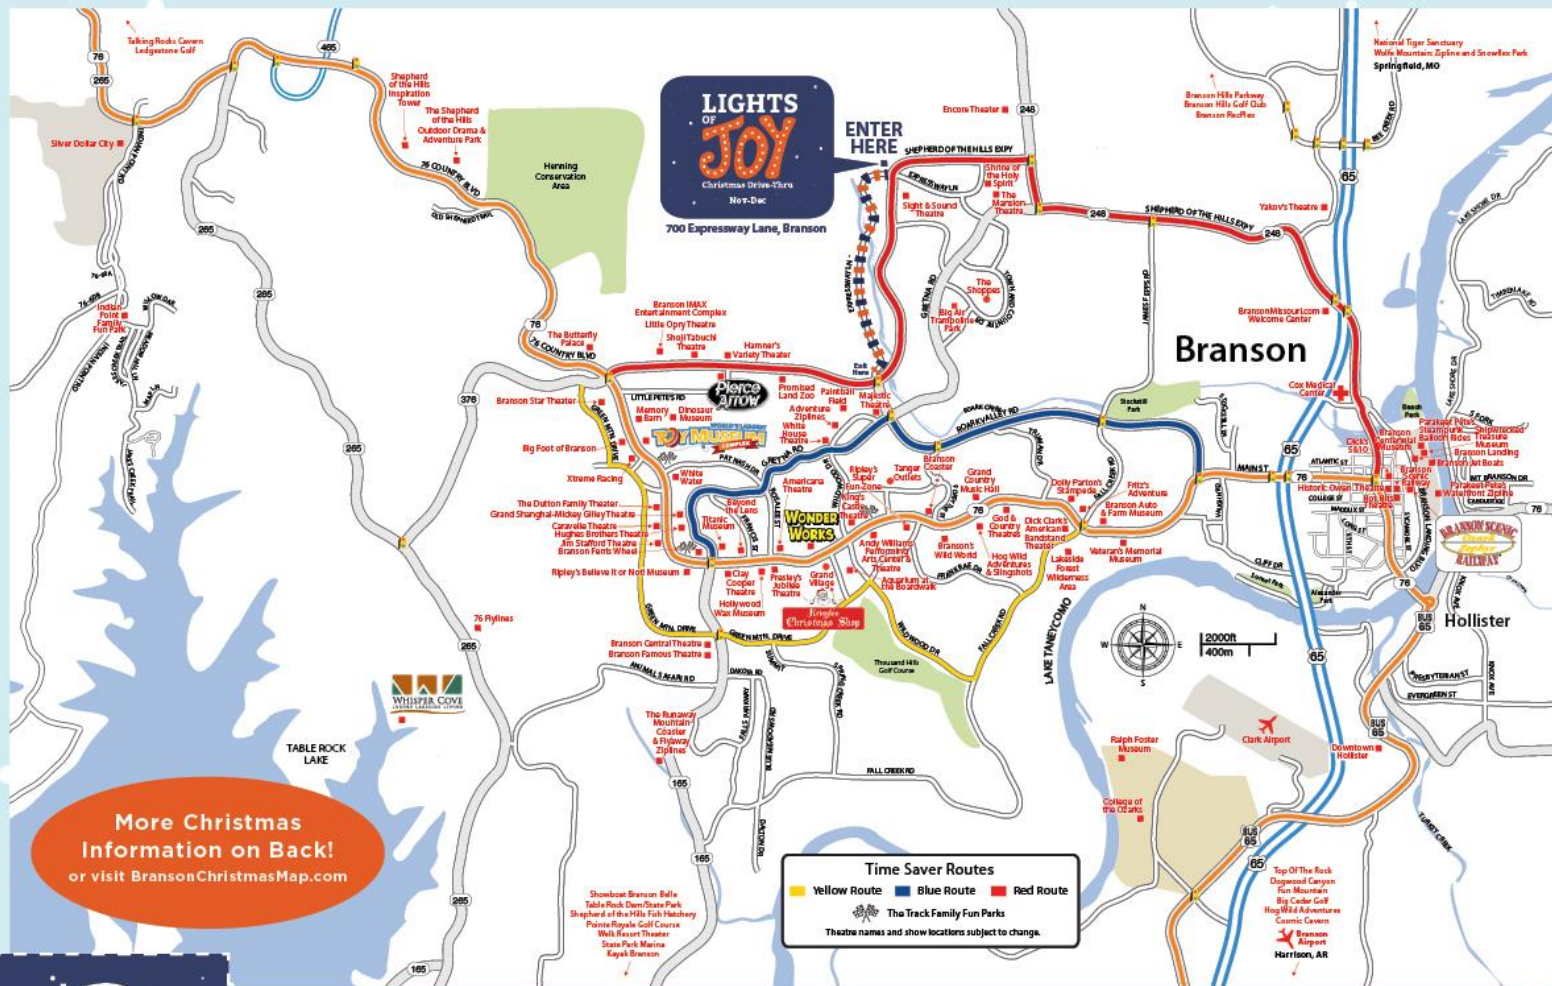

Top 5 Things to Do this Christmas Season

1. Christmas Light Displays

2. Christmas Shows

3. Shopping

4. Silver Dollar City

5. Christmas Attractions

LIGHTS OF JOY
Christmas Drive-Thru

$2 OFF

Open Daily Nov. 1 - Jan. 2
LightsOfJoyDriveThru.com

One coupon per personal vehicle. Not valid with other offers, discounts or specials. Coupon must be presented at time of purchase. MAP 2020.

WonderWorks
over 100 INTERACTIVE EXHIBITS!

NEW IN BRANSON!

2835 W 76 COUNTRY BOULEVARD · BRANSON, MO · WWW.WONDERWORKSBRANSON.COM

$2 OFF

VALID FOR UP TO 6 PEOPLE. CANNOT BE COMBINED WITH OTHER OFFERS. MUST PRESENT COUPON AT TIME OF PURCHASE.

06010035